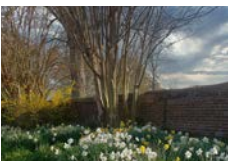

HGW21_lawn+shadow_Lockwood
McLaughlin_Lexington_.jpg
Lexington
Lockwood McLaughlin

HGW21_Gloucester_Toddsburydaffodils_
SandyGeiger.jpg
Toddsbury, Gloucester
Sandy Geiger